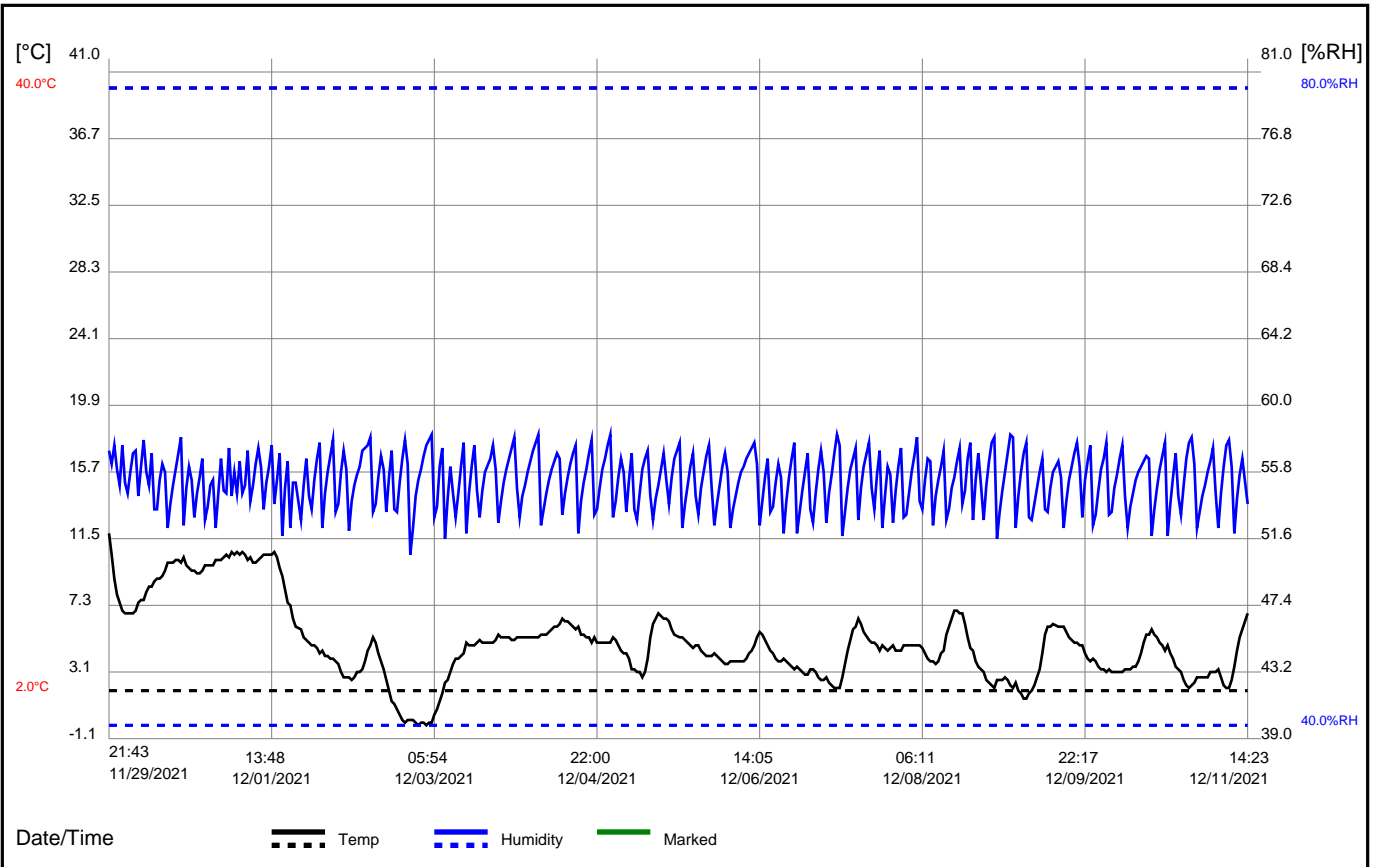

File Information

File Created Date: 12/11/21 16:41:46
 Note: All Times shown are based on UTC+1:00 and 24-Hour clock [MM/DD/YY HH:MM:SS]

Device Information

Device Type: TZ-TempU03 Firmware Version: 3.25
 ID: TZ0321050561
 Start Delay: 30 min Log Interval: 10 min
 Description: Temperature and Humidity Recorder

Logging Summary

First Point: 11/29/21 21:43:00 Max: 11.9°C(Temp)/60.8%RH(Humidity)
 Stop Time: 12/11/21 14:23:00 Min: -0.1°C(Temp)/49.5%RH(Humidity)
 Number of Points: 1685 Average: 5.0°C(Temp)/55.3%RH(Humidity)
 Trip Length: 11d 16h 40m 00s MKT: 5.4°C
 Stop Mode: Manual Stop Start Mode: Button Start

Marked Events

N/A

Alarm Condition	Alarm Delay	First Point Time	Time of Violations	No. of Violations	Status
Over 40.0°C	00d 00h 10m 00s	00/00/00 00:00:00	00d 00h 00m 00s	0	OK
Below 2.0°C	00d 00h 10m 00s	12/02/21 18:53:00	00d 15h 40m 00s	95	Alarm
Over 80.0%RH	00d 00h 10m 00s	00/00/00 00:00:00	00d 00h 00m 00s	0	OK
Below 40.0%RH	00d 00h 10m 00s	00/00/00 00:00:00	00d 00h 00m 00s	0	OK