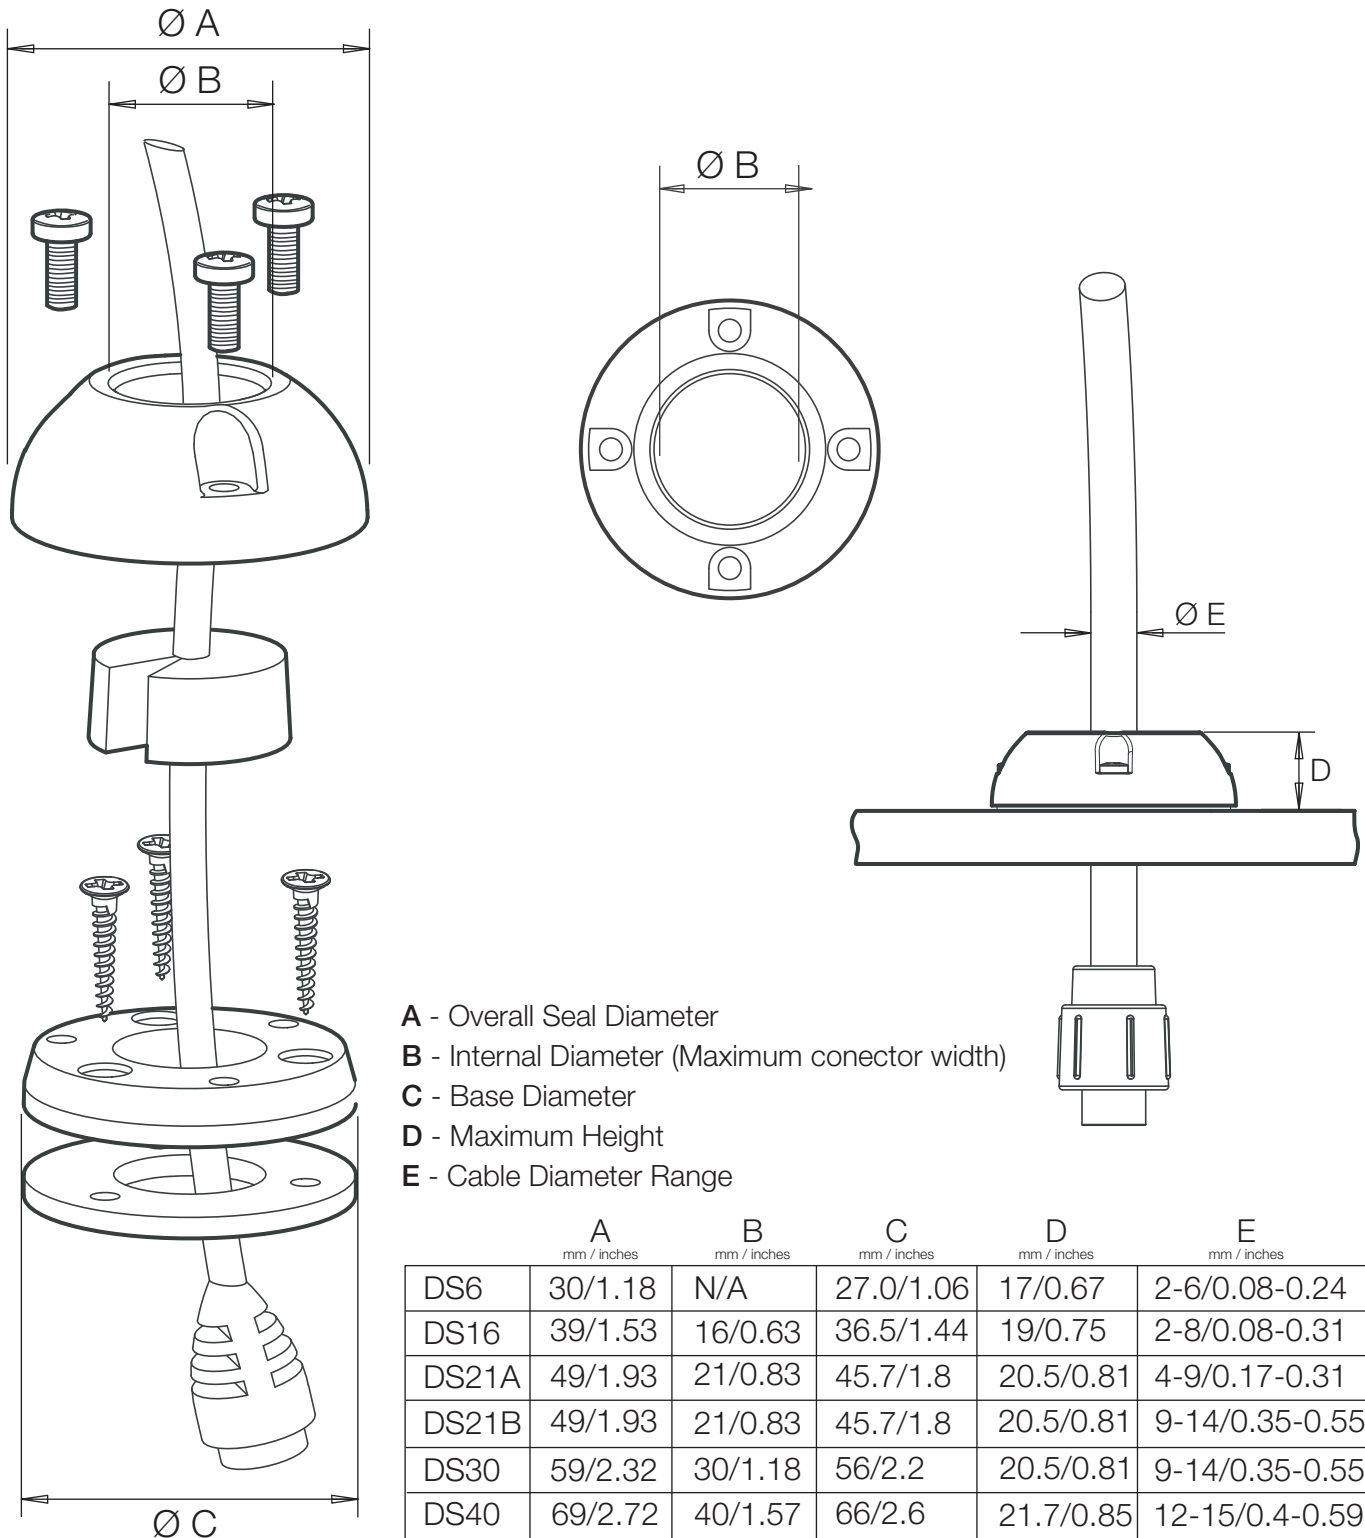

Cable Seals Technical Drawing

For help & information
 email: sales@scanstrut.com
 tel: +44 (0) 1392 531 280

Please note: When ordering your Deck Seal please specify -S for Stainless steel and -P for Plastic. e.g. DS16-P